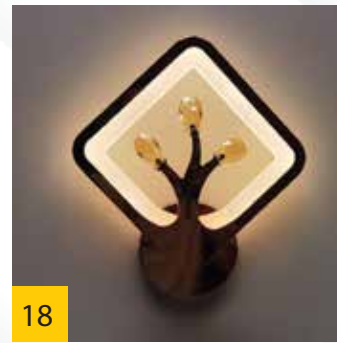

WALL LIGHTS