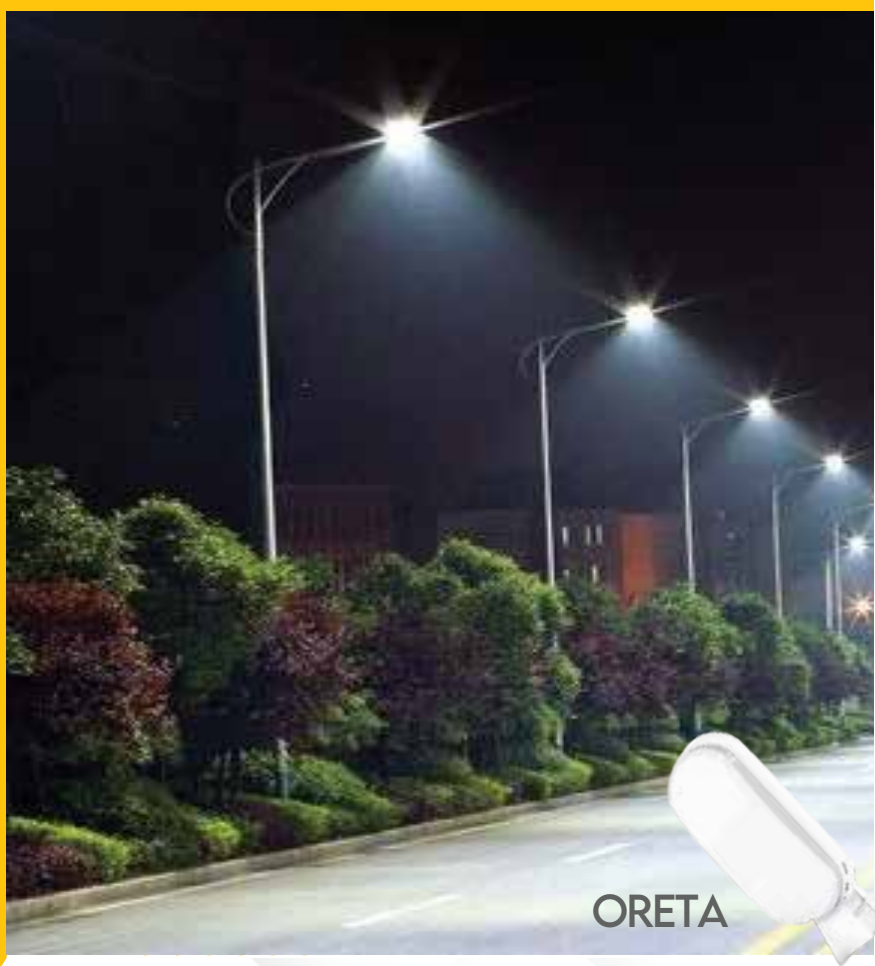

- 1. LED Street Lights**
- 2. LED Flood Lights**
- 3. Hibay & Unic Pole Lights**
- 4. Panel & Surface Lights**
- 5. Solar Street, Gate & Flood Lights**
- 6. Bulb , Batten & Mirror Lights**
- 7. Junction Box & Spot Box Lights**
- 8. Bulk Heads & Scale Lights**
- 9. COB Down Lights**
- 10. Wall Spot & COB Surface Cylinder**
- 11. Strip Lights**
- 12. Rope Light & Profile Lights**
- 13. Foot Lamp & Garden Lights**
- 14. LED Gate Lights**
- 15. B22 Holder Gate Lights**
- 16. Outdoor Wall Lights**
- 17. Single Hanging Lights**
- 18. Triple Hanging & Ring Lights**
- 19. Crystal Chandelier & Surface Chandelier**
- 20. Crystal Duplex & Linear Hanging**
- 21. Indoor Wall Lights**
- 22. Lights Accessories**