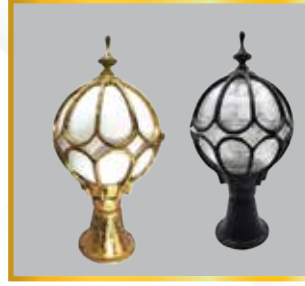

CHITI GATELIGHT
700 /-

IMPERIAL GATELIGHT
950/-

**ELISION DESIGNER
SURFACE MOUNT**
1250 /-

**ELISION
FLAT / GRILL**
1250 /-

MAGICON SURFACE MOUNT
115a0/-

**SAMION MILKY
SURFACE MOUNT**
1050 /-

RUMION SURFACE MOUNT
1050 /-

**OPPO SURFACE MOUNT
(ELITE)**
1050 /-

**6"/"8"/"10"/"12" GLOBE
GATELIGHT MILKY**
850/950/1250/1500/-

7" MARVEL JUNIOR
1200 /-

BOLIVIA
1100 /-

ASHOKA
1200 /-

8" OPERA
1000 /-

**CLASSIC GATE LIGHT 6" & 8"
(CASTING BODY)**
3000 /- | 4000 /-