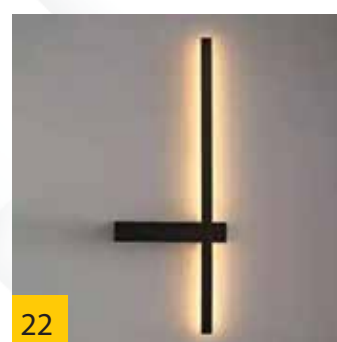

WALL LIGHTS