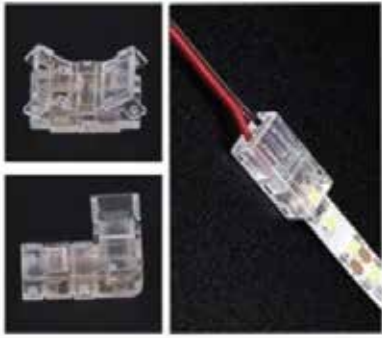

LIGHTS ACCESSORIES

10MM STRIP TO STRIP	50.00
10MM L CONNECTOR	100.00
10MM WIRE CONNECTOR	60.00
10MM ALL IN ONE	100.00