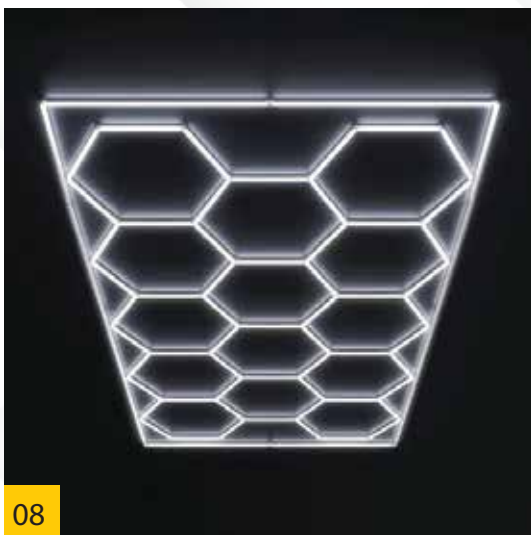

1712 GD + GD , E 14 HOLDER
DIA 800 HEIGHT 1200 MM

3936 GD + GD , E 14 HOLDER
DIA 1200 HEIGHT 2000 MM

1207 BK + GD , E 14 HOLDER
DIA 600 HEIGHT 1800 MM

LINEAR HANGING

WALL LIGHTS

HEXAGON HANGING LIGHT

16ft X 8ft (W, WW, NW) LP 45,000