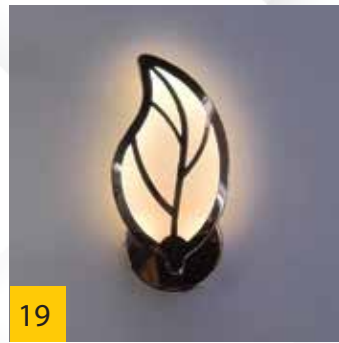

WALL LIGHTS